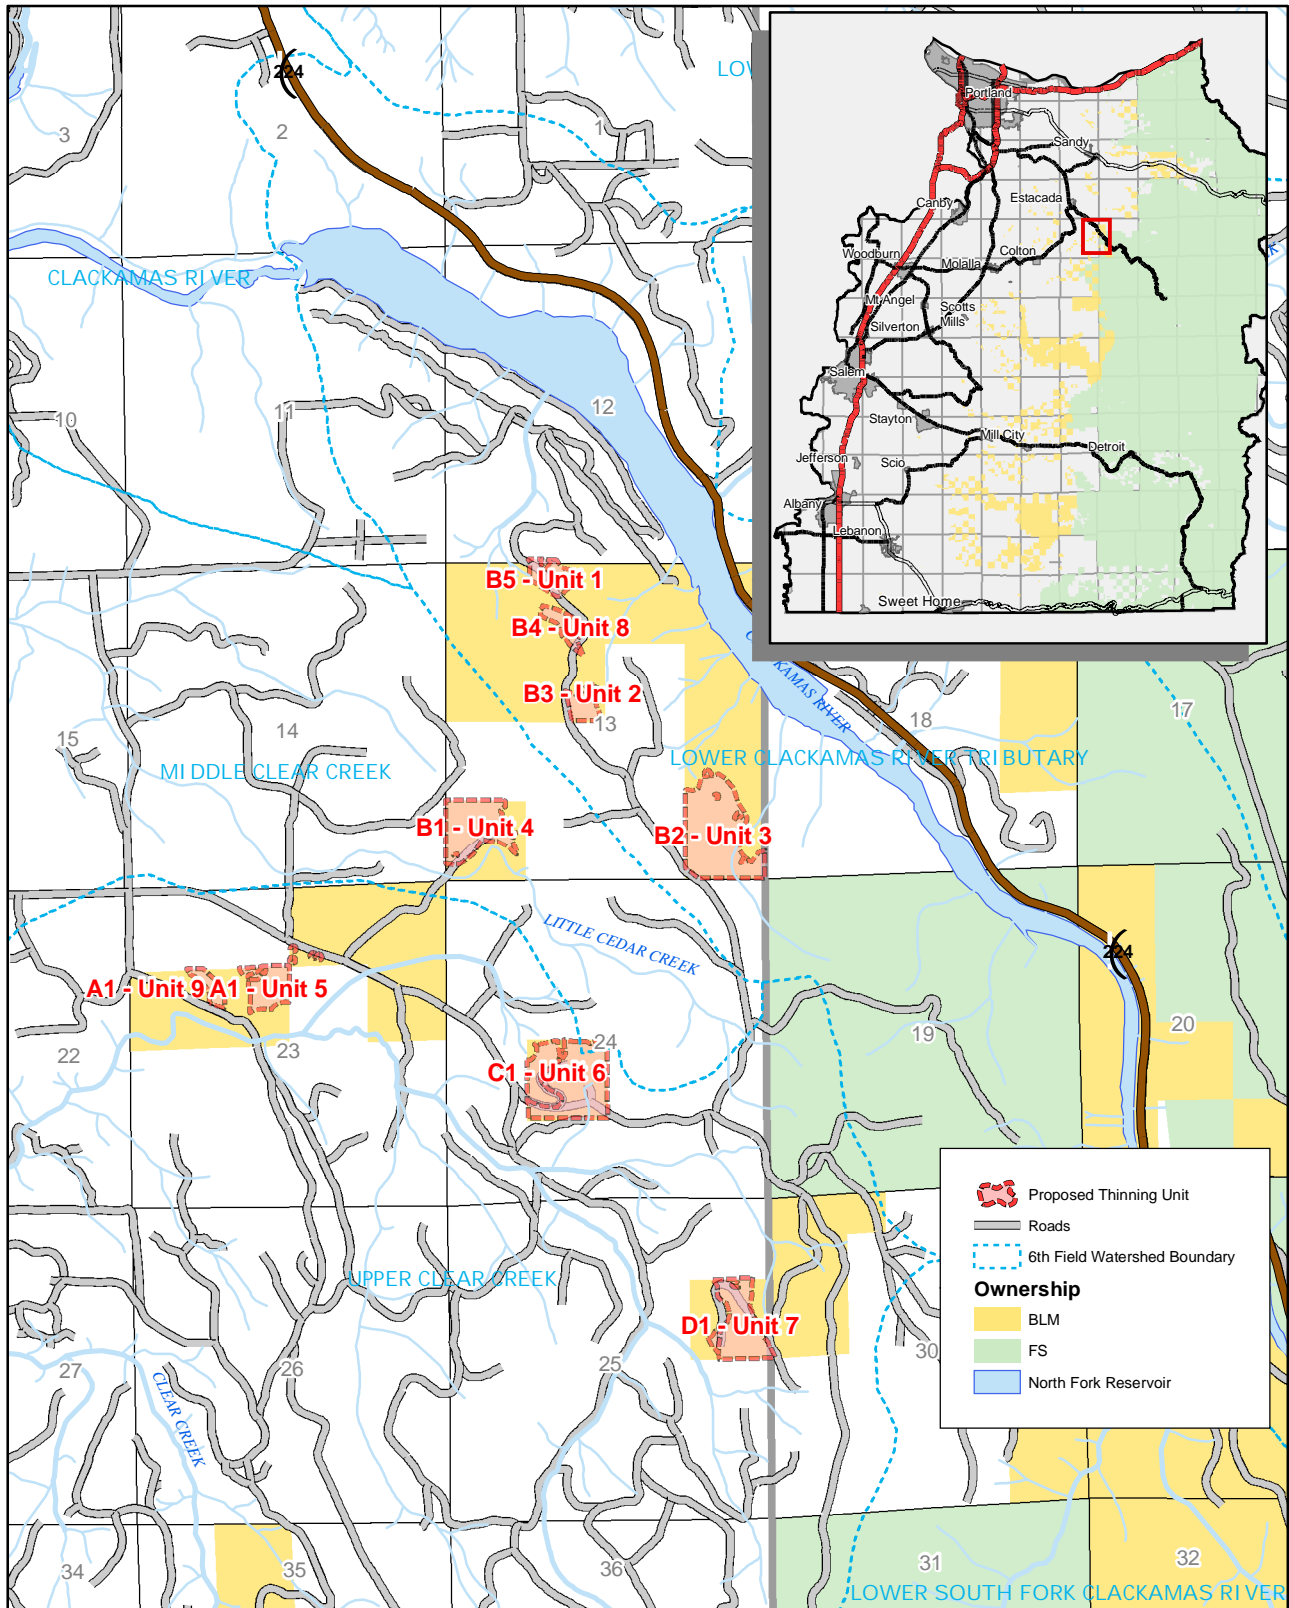

# Clear Dodger Project Area Vicinity Map

No warranty is made by the Bureau of Land Management as to the accuracy, reliability or completeness of these data for individual or aggregate use with other data. Original data was compiled from various source data and may not meet U.S. National Map Accuracy Standards. This product was developed through digital means and may be updated without notification.