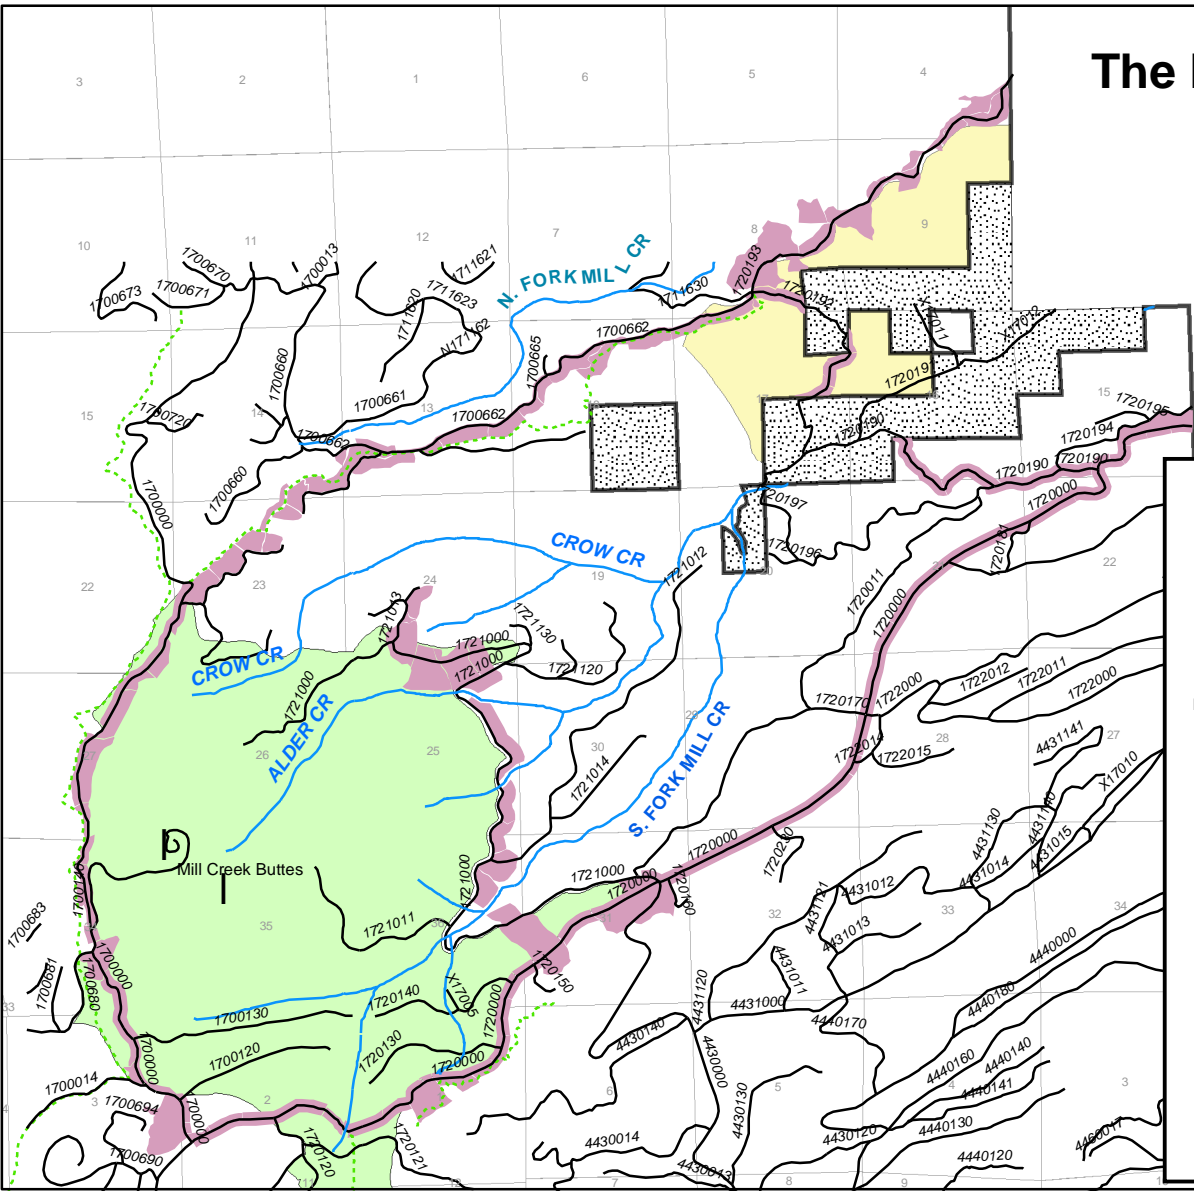

The Dalles Watershed Fuelbreak

Draft Proposal 11/21/06

1:70,636

- PVT
- Fuelbreak Area
- Road System
- Research Natural Area
- Trail
- LSR
- Perennial Streams

SMJ 11/21/06