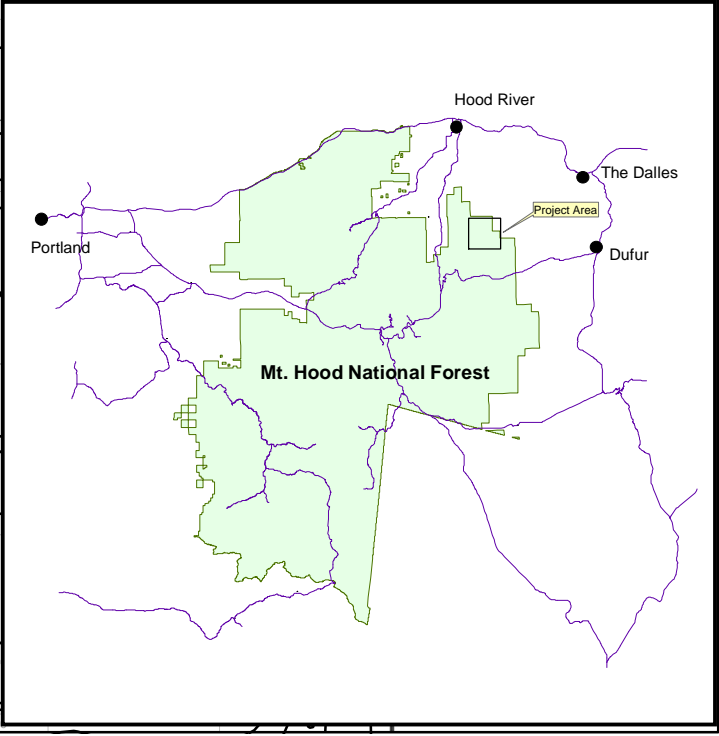

The Dalles Watershed Fuelbreak

Draft Proposal 11/21/06

1:70,636

- PVT
- Fuelbreak Area
- Road System
- Research Natural Area
- Trail
- LSR
- Perennial Streams

SMJ 11/21/06