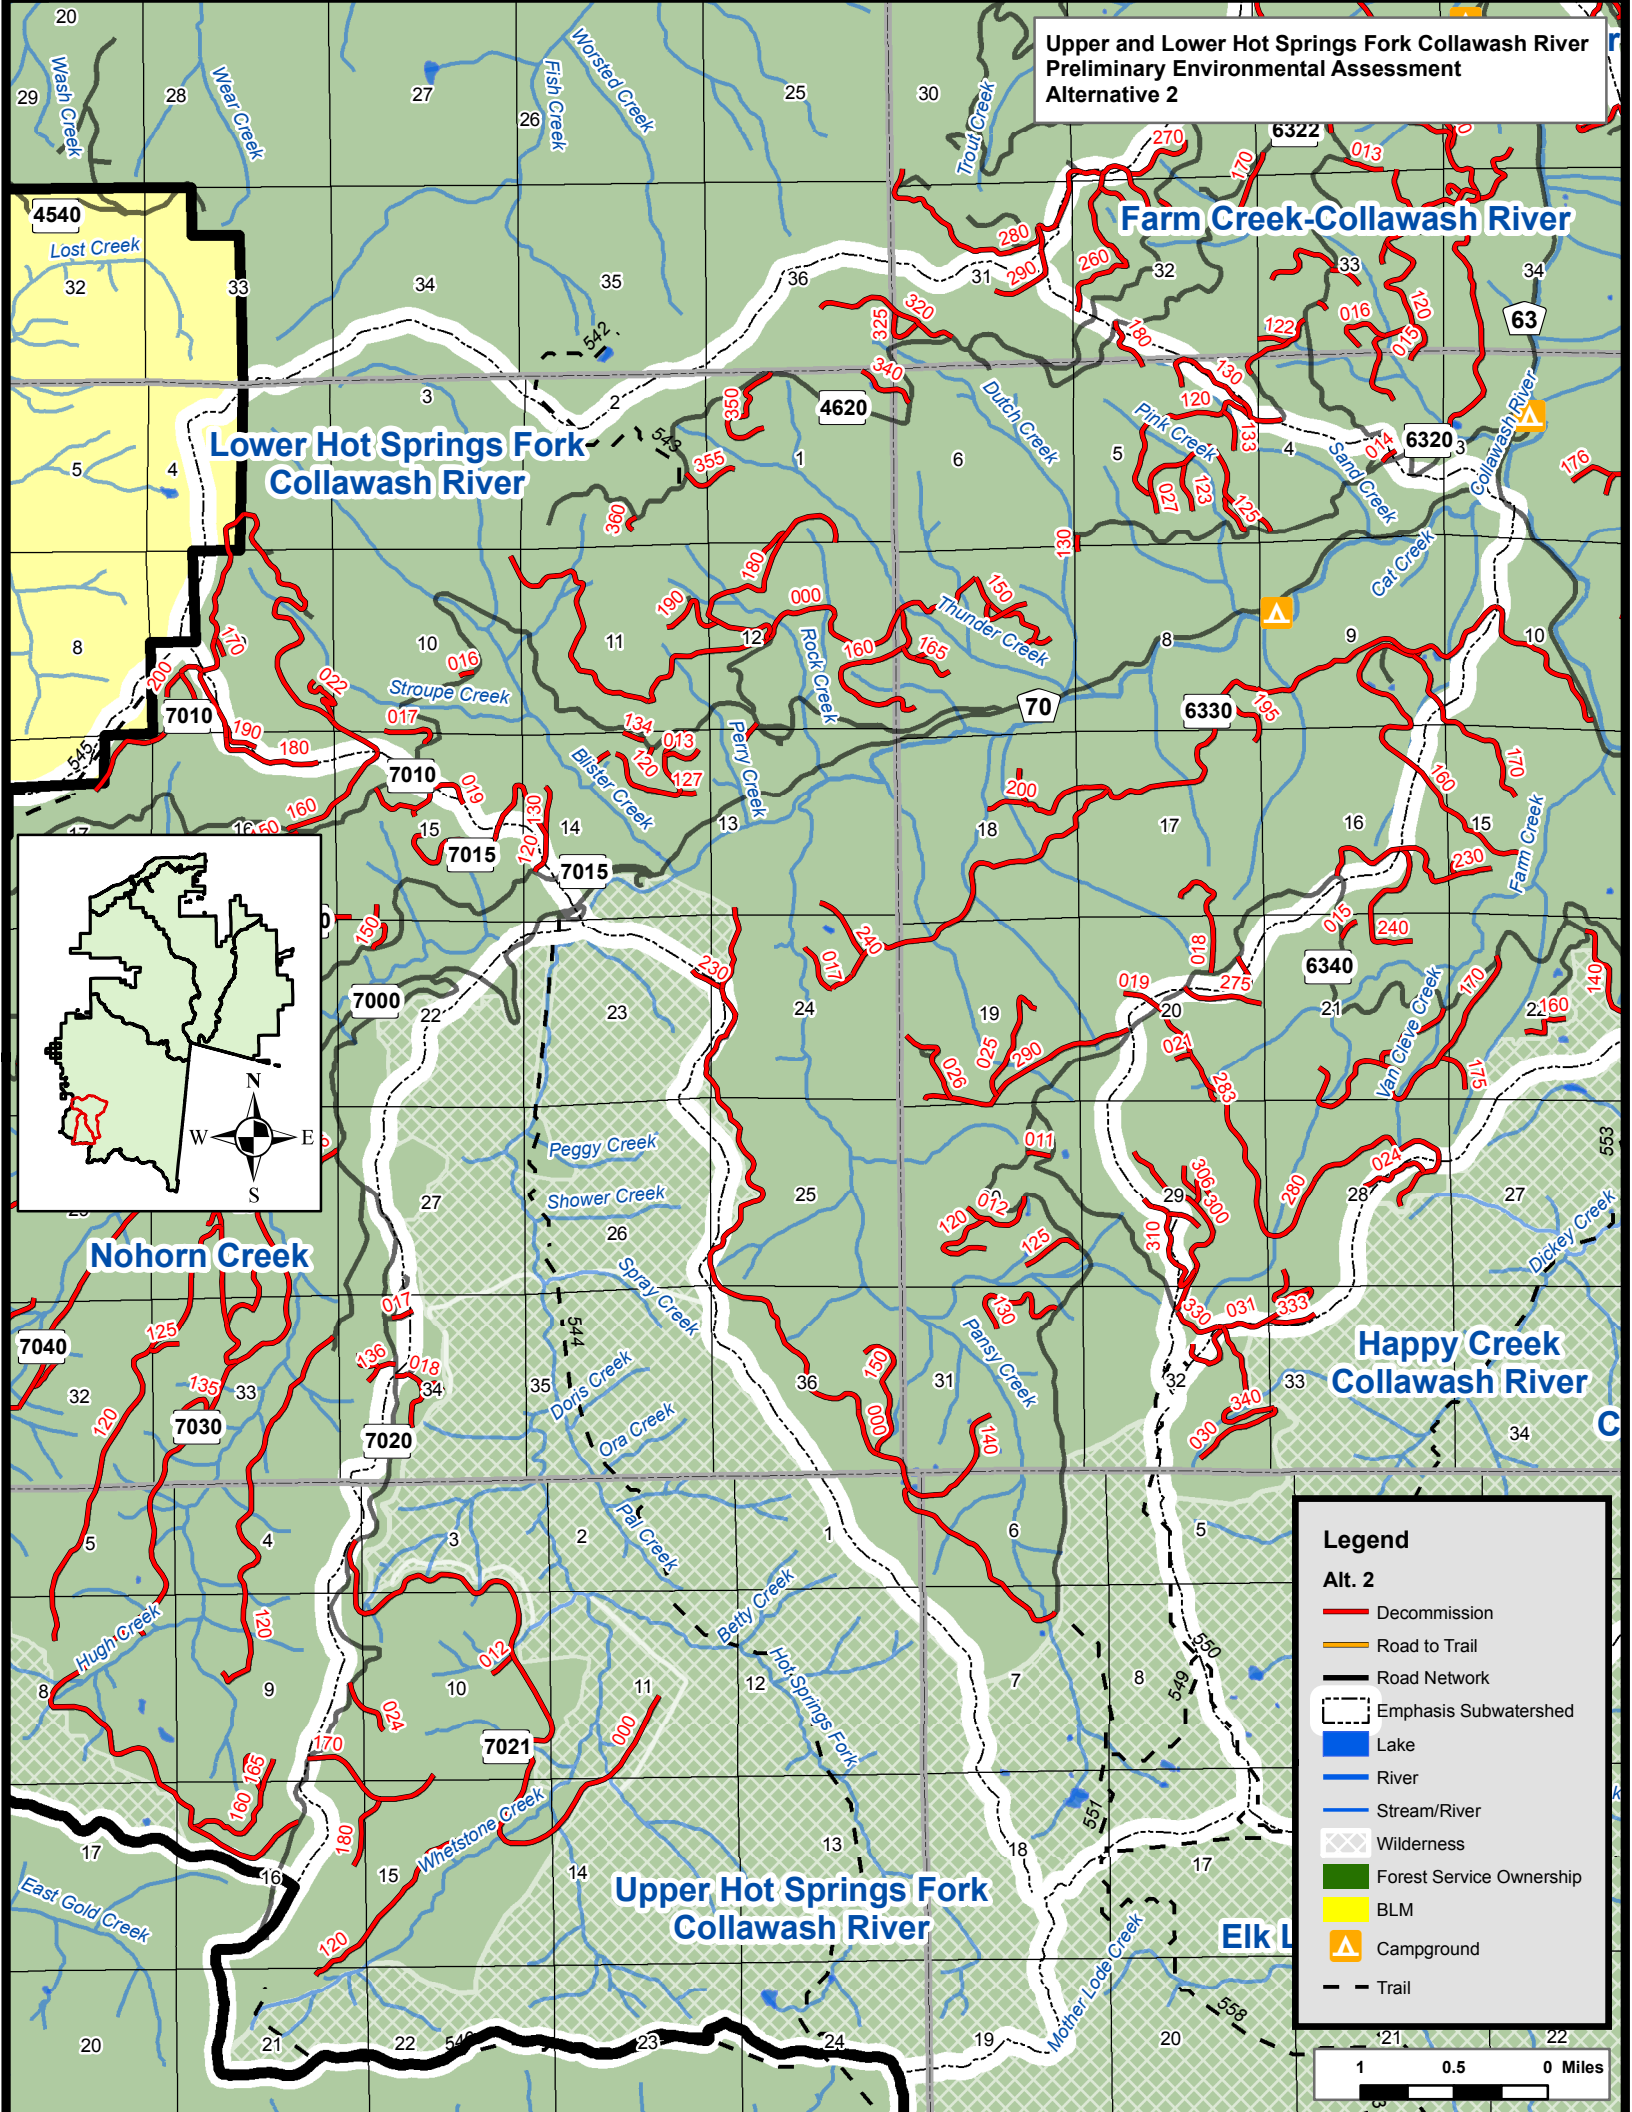

Upper and Lower Hot Springs Fork Collawash River
 Preliminary Environmental Assessment
 Alternative 2

4540
 Lost Creek

Lower Hot Springs Fork
 Collawash River

Farm Creek-Collawash River

Nohorn Creek

Happy Creek
 Collawash River

Upper Hot Springs Fork
 Collawash River

Legend
 Alt. 2

- Decommission
- Road to Trail
- Road Network
- Emphasis Subwatershed
- Lake
- River
- Stream/River
- Wilderness
- Forest Service Ownership
- BLM
- ▲ Campground
- Trail