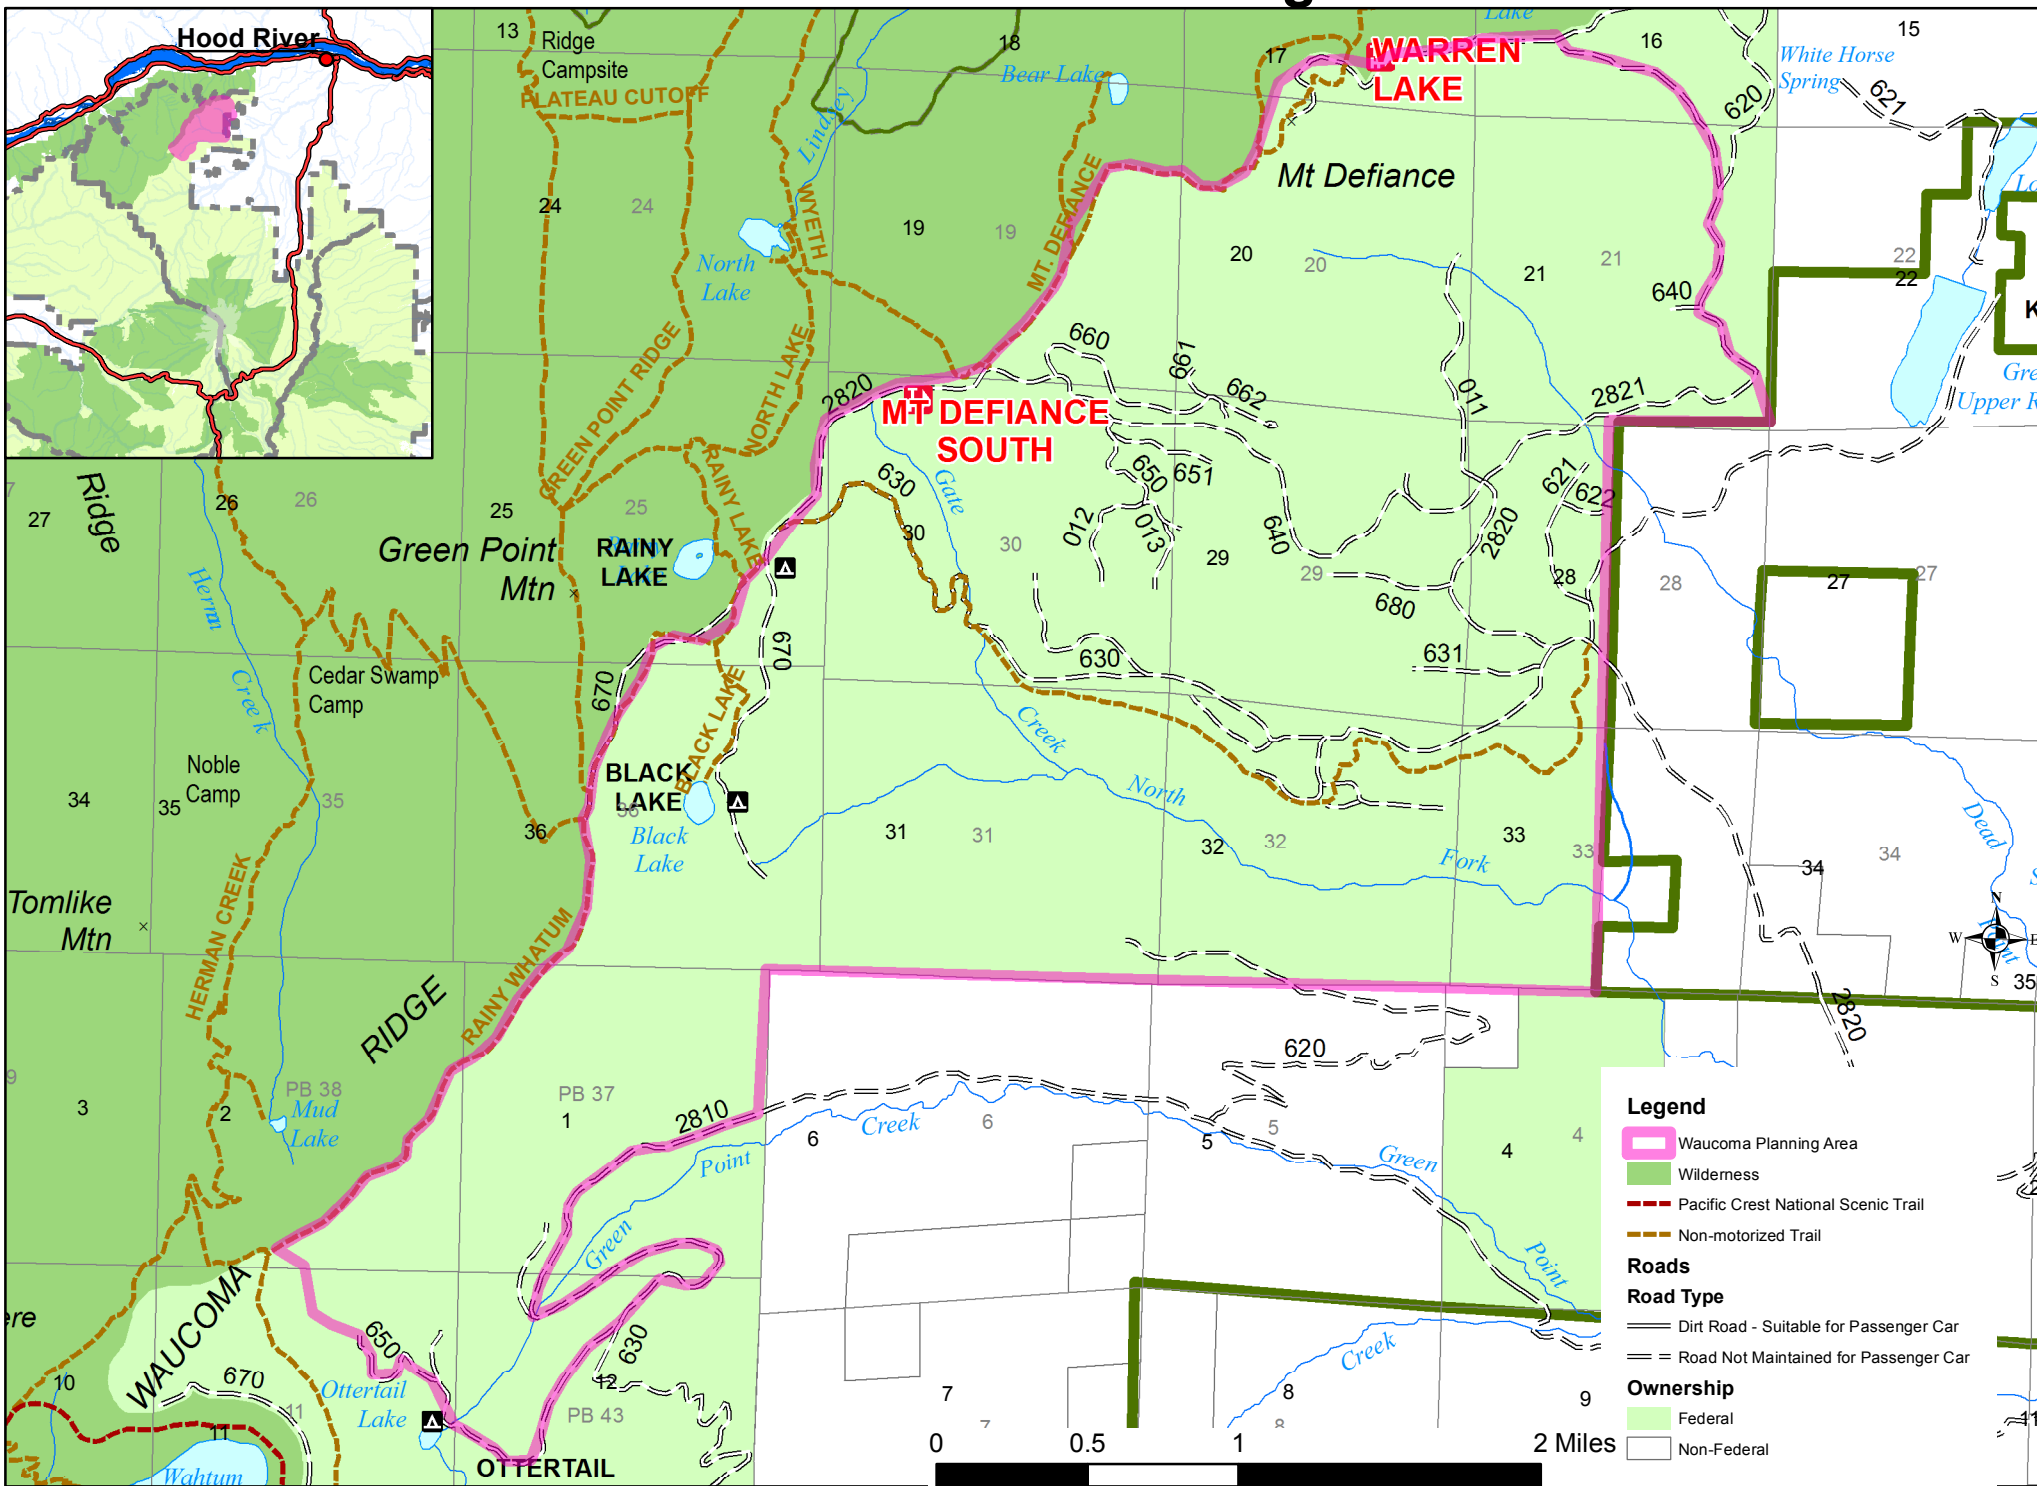

# Waucoma Planning Area

## Legend

- Waucoma Planning Area
  - Wilderness
  - Pacific Crest National Scenic Trail
  - Non-motorized Trail
- Roads**
- Road Type**
- Dirt Road - Suitable for Passenger Car
  - Road Not Maintained for Passenger Car
- Ownership**
- Federal
  - Non-Federal

0 0.5 1 2 Miles