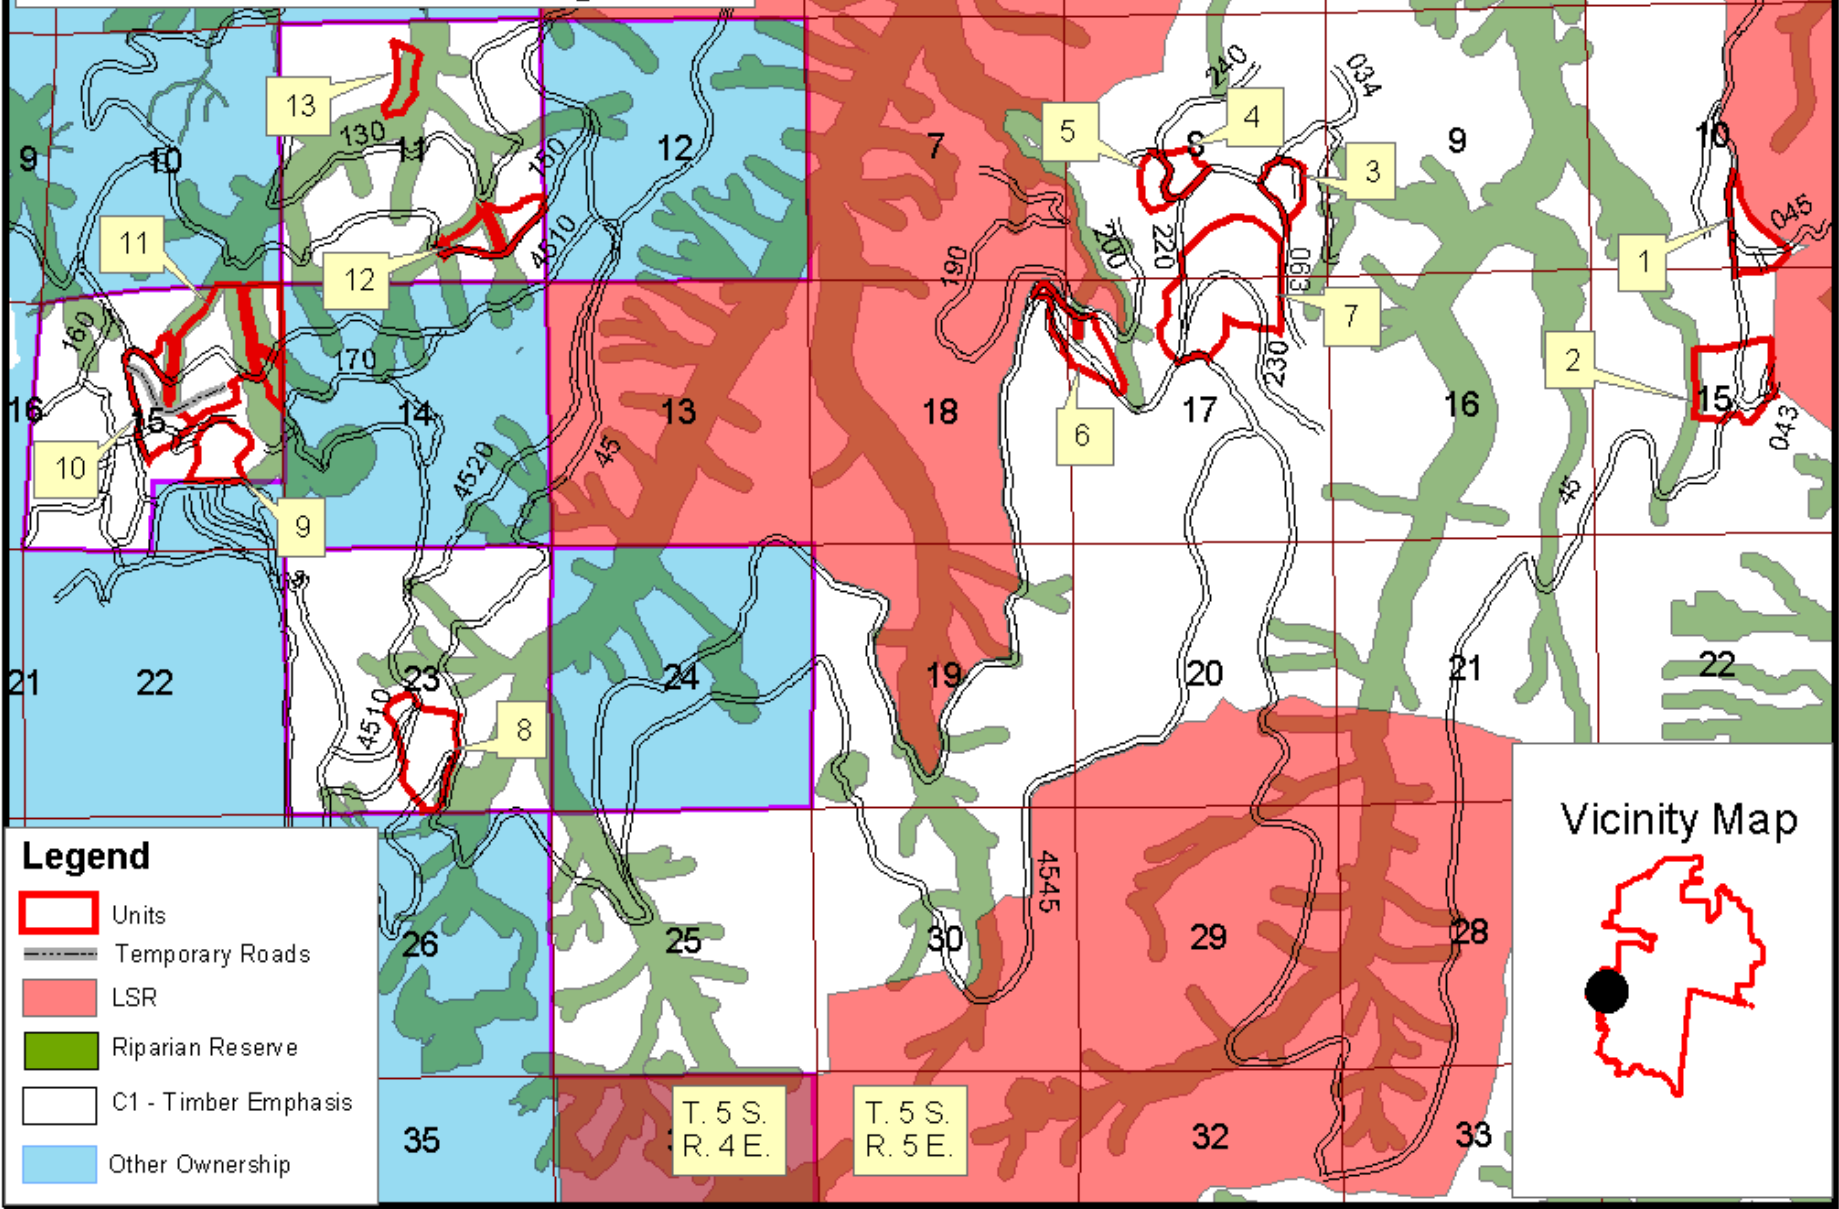

South Fork Thinning

Legend

-  Units
-  Temporary Roads
-  LSR
-  Riparian Reserve
-  C1 - Timber Emphasis
-  Other Ownership